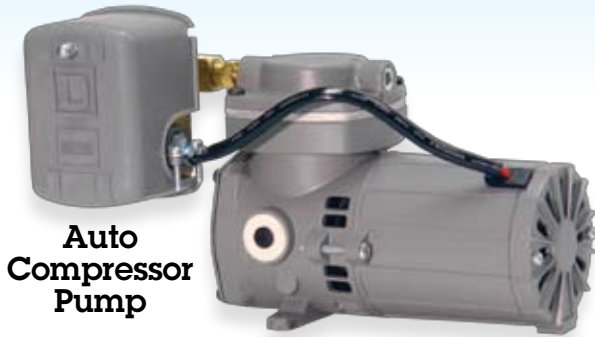

Battery Charger Combo Packages **NEW**

Battery Chargers: 14 - 80 Amps

**Auto
Compressor
Pump**

Battery/Charger Meter

New Conditioning Battery Chargers: PT Series

- Automatic 3 stage battery charging and conditioning keeps batteries in top shape
- Charges Gel-Cell/Flooded Lead Acid/AGM batteries at optimum voltages for best results
- Built to last – rugged case with circuitry hardened for hostile environments
- Ultra-efficient designed chargers use less energy and save on electrical costs

Battery/Charger Meter: EVM-12

- 2 multi-colored LED bar graphs display battery levels and charger status for up to 2 battery banks
- Auto Warning System flashes alerting user before a low battery condition occurs

Auto Compressor Pump: ACP-12

- Automatically maintains air brake system while standing by for the next call

New Combination Packages Now Available:

Combo #1: Includes PT Series Battery Charger and External Digital Meter

Combo #2: Includes PT Series Battery Charger, External Digital Meter, and Auto Compressor Pump

DC Power Onboard - Emergency & Specialty Vehicles

Newport Beach, CA USA

www.newmarEVpower.com ■ 800-854-3906